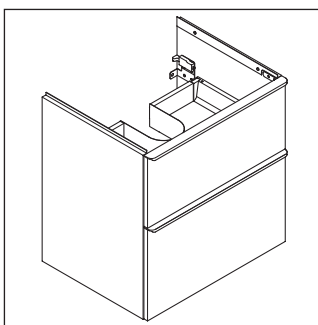

D-Neo

DE 4361

Mounting instructions

ME by Starck # 233663

Instructions for use

The bathroom furniture range complies with the standards and guidelines applicable at the time of delivery and is designed for use in bathrooms. Direct contact with water should be avoided, for example, when showering.