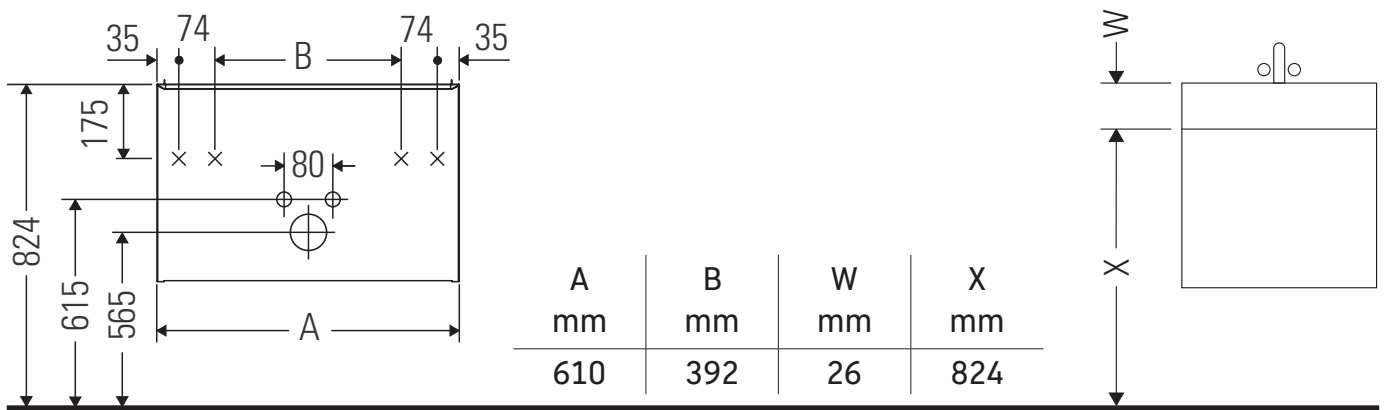

D-Neo

DE 4361

Mounting instructions

ME by Starck # 233663

Instructions for use

The bathroom furniture range complies with the standards and guidelines applicable at the time of delivery and is designed for use in bathrooms. Direct contact with water should be avoided, for example, when showering.