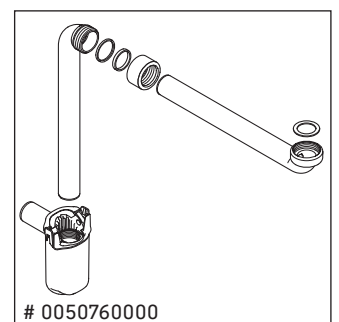

D-Neo

DE 4274

Mounting instructions

Vero Air # 235010

Instructions for use

The bathroom furniture range complies with the standards and guidelines applicable at the time of delivery and is designed for use in bathrooms. Direct contact with water should be avoided, for example, when showering.