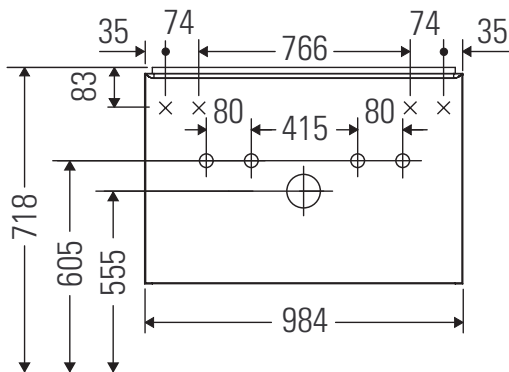

D-Neo

DE 4274

Mounting instructions

Vero Air # 235010

Instructions for use

The bathroom furniture range complies with the standards and guidelines applicable at the time of delivery and is designed for use in bathrooms. Direct contact with water should be avoided, for example, when showering.