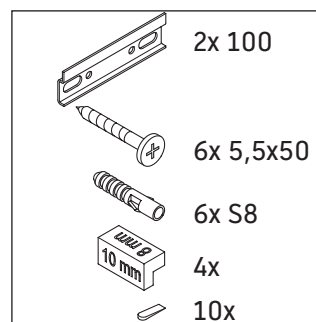

D-Neo

DE 4274

Mounting instructions

Vero Air # 235010

Instructions for use

The bathroom furniture range complies with the standards and guidelines applicable at the time of delivery and is designed for use in bathrooms. Direct contact with water should be avoided, for example, when showering.