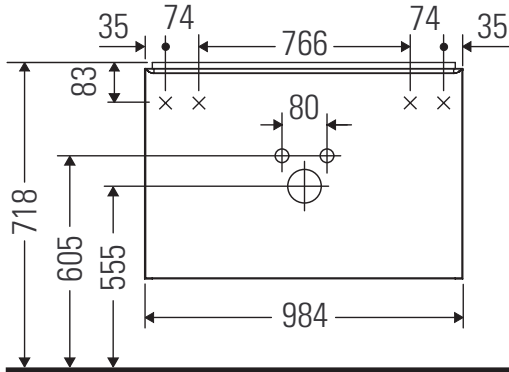

D-Neo

DE 4274

Mounting instructions

Vero Air # 235010

Instructions for use

The bathroom furniture range complies with the standards and guidelines applicable at the time of delivery and is designed for use in bathrooms. Direct contact with water should be avoided, for example, when showering.