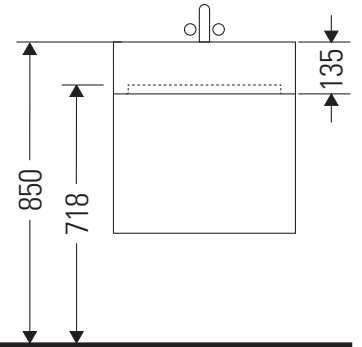

D-Neo

DE 4274

Mounting instructions

Vero Air # 235010

Instructions for use

The bathroom furniture range complies with the standards and guidelines applicable at the time of delivery and is designed for use in bathrooms. Direct contact with water should be avoided, for example, when showering.