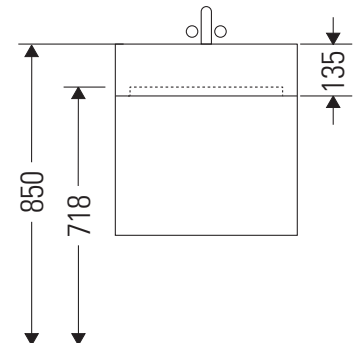

D-Neo

DE 4274

Mounting instructions

Vero Air # 235010

Instructions for use

The bathroom furniture range complies with the standards and guidelines applicable at the time of delivery and is designed for use in bathrooms. Direct contact with water should be avoided, for example, when showering.